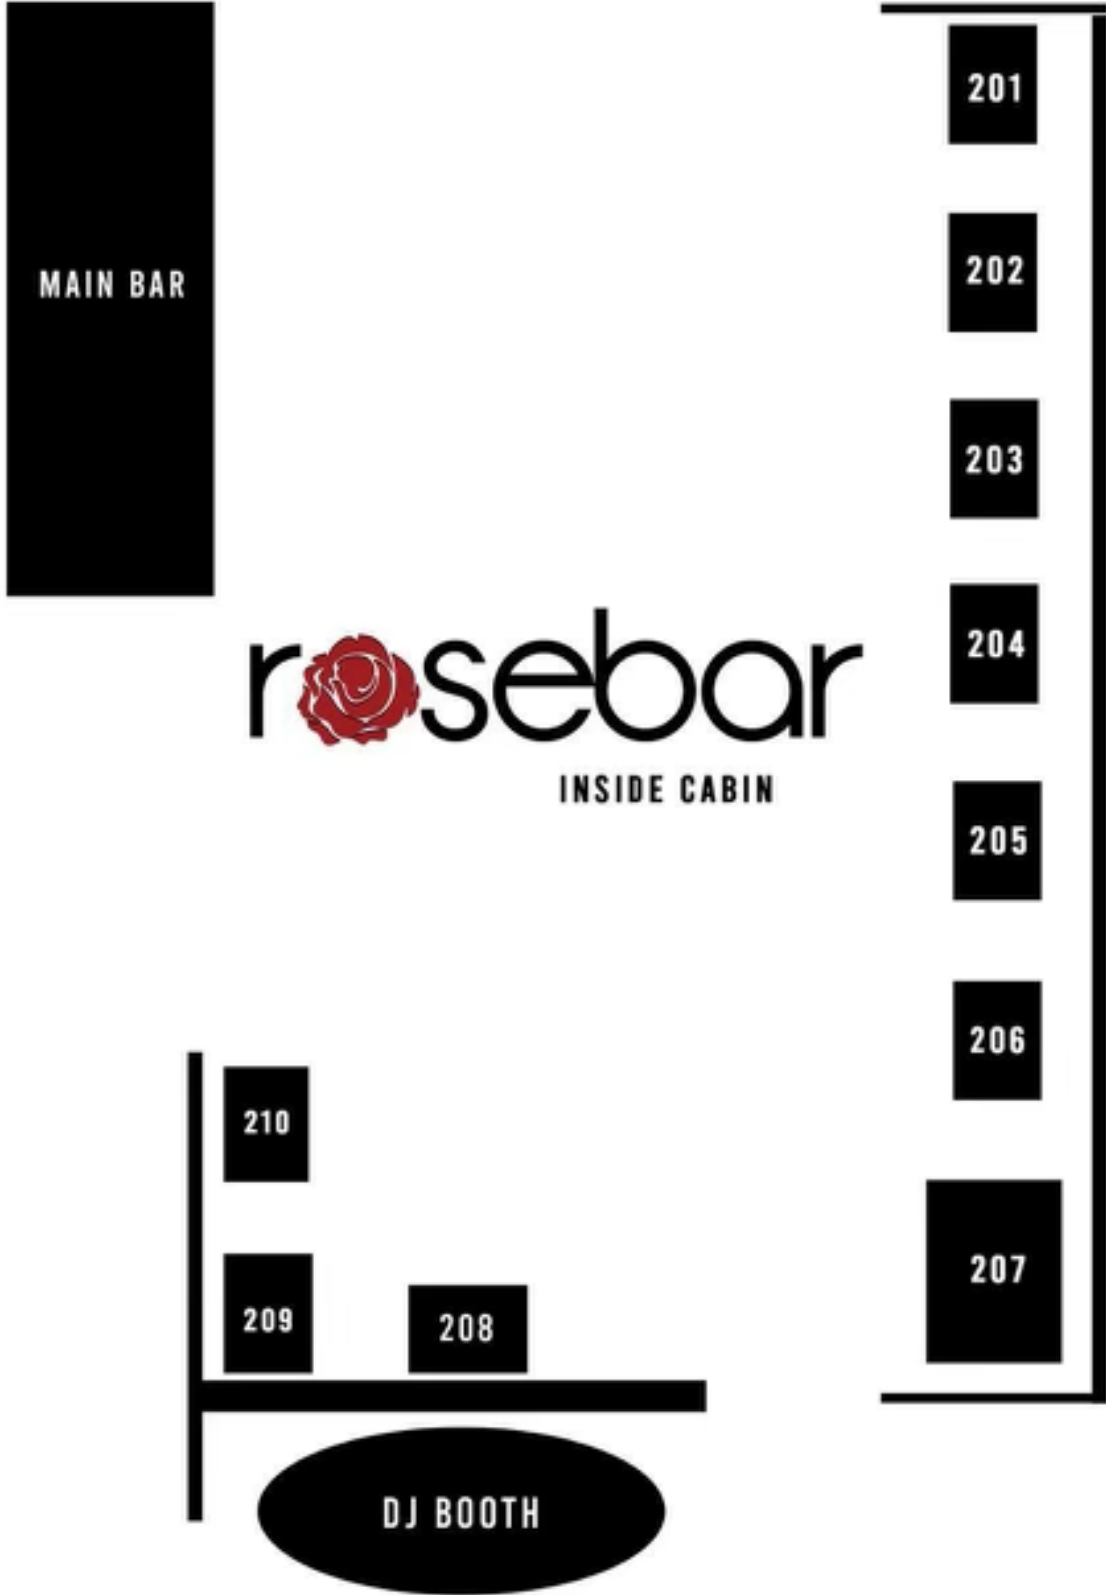

↑
STAIRS TO ROOFTOP DECK

MAIN BAR

201

202

203

204

205

206

207

rosebar
INSIDE CABIN

210

209

208

DJ BOOTH